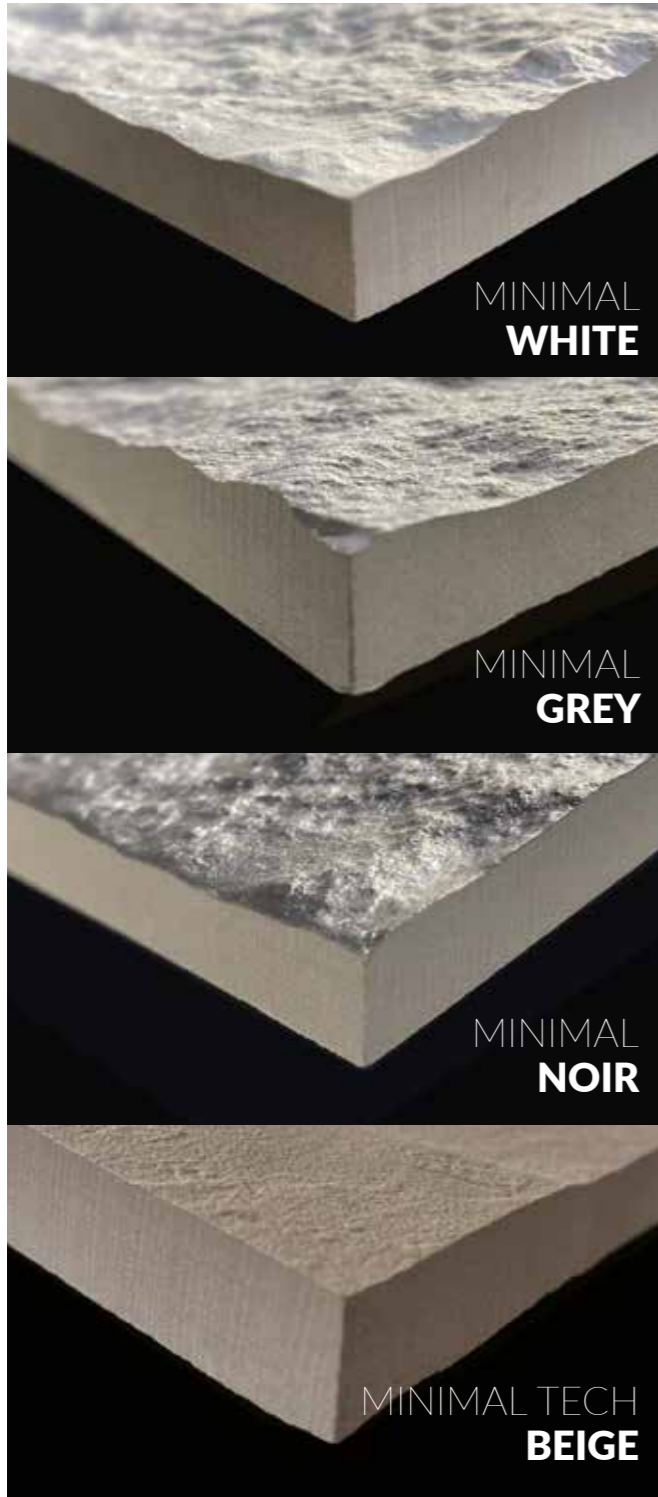

MINIMAL

MINIMAL
WHITE

Minimal White & Minimal Noir (1,2,3,4) 30x120 cm_11,8"x47,2"

MINIMAL
WHITE

Minimal White (1,2,3,4) 30x120 cm_11,8"x47,2"

MINIMAL

GREY

Minimal Grey (1,2,3,4) 30x120 cm_11,8"x47,2"

MINIMAL
NOIR

Minimal Noir (1,2,3,4) 30x120 cm_11,8"x47,2"

**MINIMAL
TECH**
BEIGE

Minimal Tech Beige (1,2,3,4) 30x120 cm_11,8"x47,2"

MINIMAL

30x120x2

Minimal White 3
30x120x2 cm.
11,8"x47,2"x0,8"

Minimal Grey 4
30x120x2 cm.
11,8"x47,2"x0,8"

Minimal Noir 2
30x120x2 cm.
11,8"x47,2"x0,8"

Minimal Tech Beige 1
30x120x2 cm.
11,8"x47,2"x0,8"

Four colors (White, Grey, Noir, Tech Beige) are available in all four reliefs (1,2,3,4).
See example on the next page.

MINIMAL

30x120x2

Minimal White 1 30x120x2 cm. 11,8"x47,2"x0,8"	Minimal White 2 30x120x2 cm. 11,8"x47,2"x0,8"	Minimal White 3 30x120x2 cm. 11,8"x47,2"x0,8"	Minimal White 4 30x120x2 cm. 11,8"x47,2"x0,8"
--	--	--	--