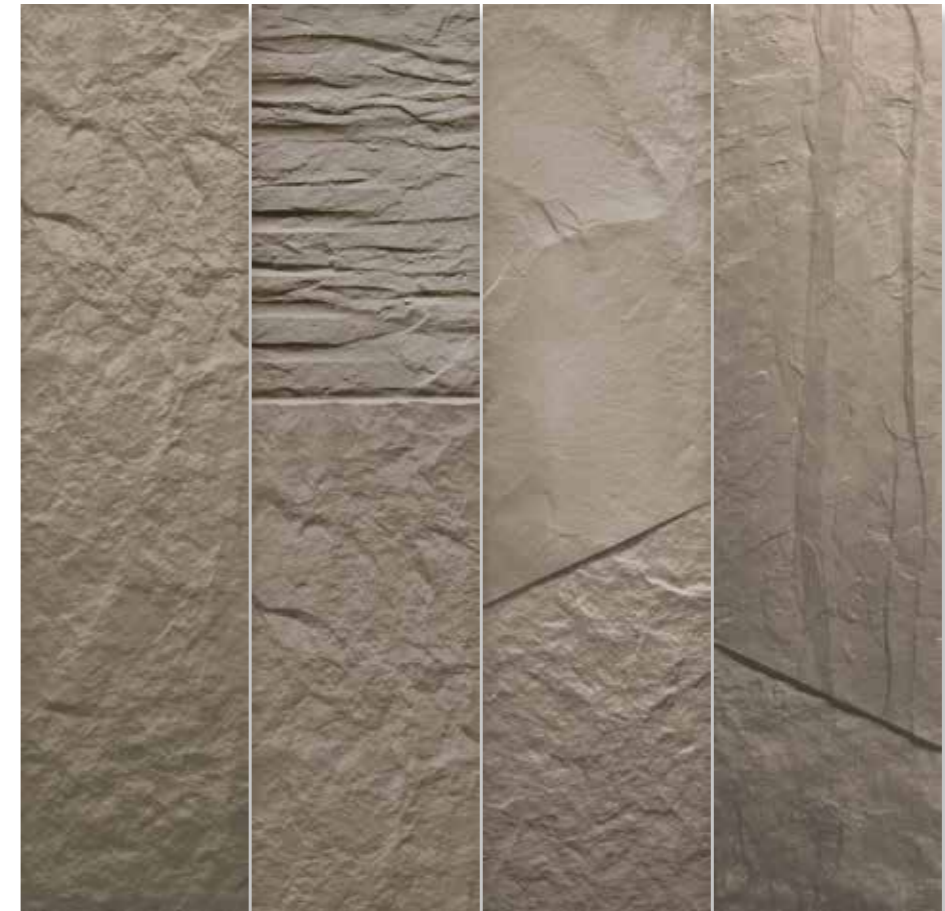

Minimal Noir 2
30x120x2 cm.
11,8"x47,2"x0,8"

Minimal Tech Beige 1
30x120x2 cm.
11,8"x47,2"x0,8"

Four colors (White, Grey, Noir, Tech Beige) are available in all four reliefs (1,2,3,4).
See example on the next page.

MINIMAL

30x120x2

Minimal White 1 30x120x2 cm. 11,8"x47,2"x0,8"	Minimal White 2 30x120x2 cm. 11,8"x47,2"x0,8"	Minimal White 3 30x120x2 cm. 11,8"x47,2"x0,8"	Minimal White 4 30x120x2 cm. 11,8"x47,2"x0,8"
--	--	--	--